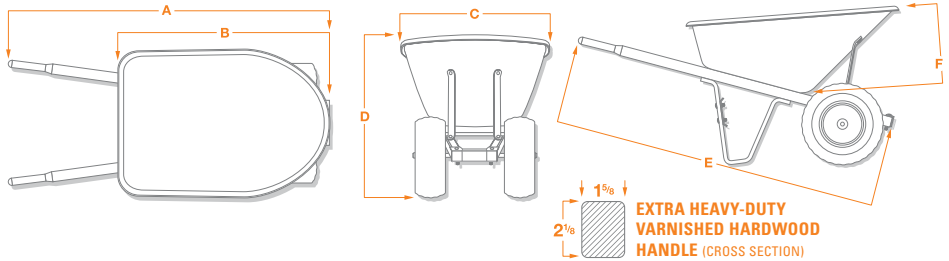

## 10 Cube HDPE Flat Front Single & Double Wheel

Model No.	Part Number	Description	Ship Wt.
6" Wide Turf Tire			
PW10S	ACWB-19216	10 Cube Single Wheel	55 Lbs.
PW10D	ACWB-19480	10 Cube Double Wheel	72 Lbs.
Solid Tire - No Flat Tire			
PW10DNF	ACWB-19484	10 Cube Double Wheel	70 Lbs.
Extra Heavy-Duty 4-Ply Tire			
PW10DX	ACWB-19487	10 Cube Double Wheel	64 Lbs.

## Dimensions Single & Double Wheel

	6cu	6cu	6cu	7cu	8cu	10cu
STYLE	HDPE	STEEL	POUR	ALL	ALL	ALL
DIMENSION A	58"	58"	58"	58"	58"	58"
DIMENSION B	39"	39"	45"	43"	44"	45"
DIMENSION C	30"	25"	29"	30"	34"	36"
DIMENSION D	28"	29"	27"	29"	29"	33"
DIMENSION E	60"	60"	60"	60"	60"	60"
DIMENSION F	15"	12"	14"	16"	16"	20"